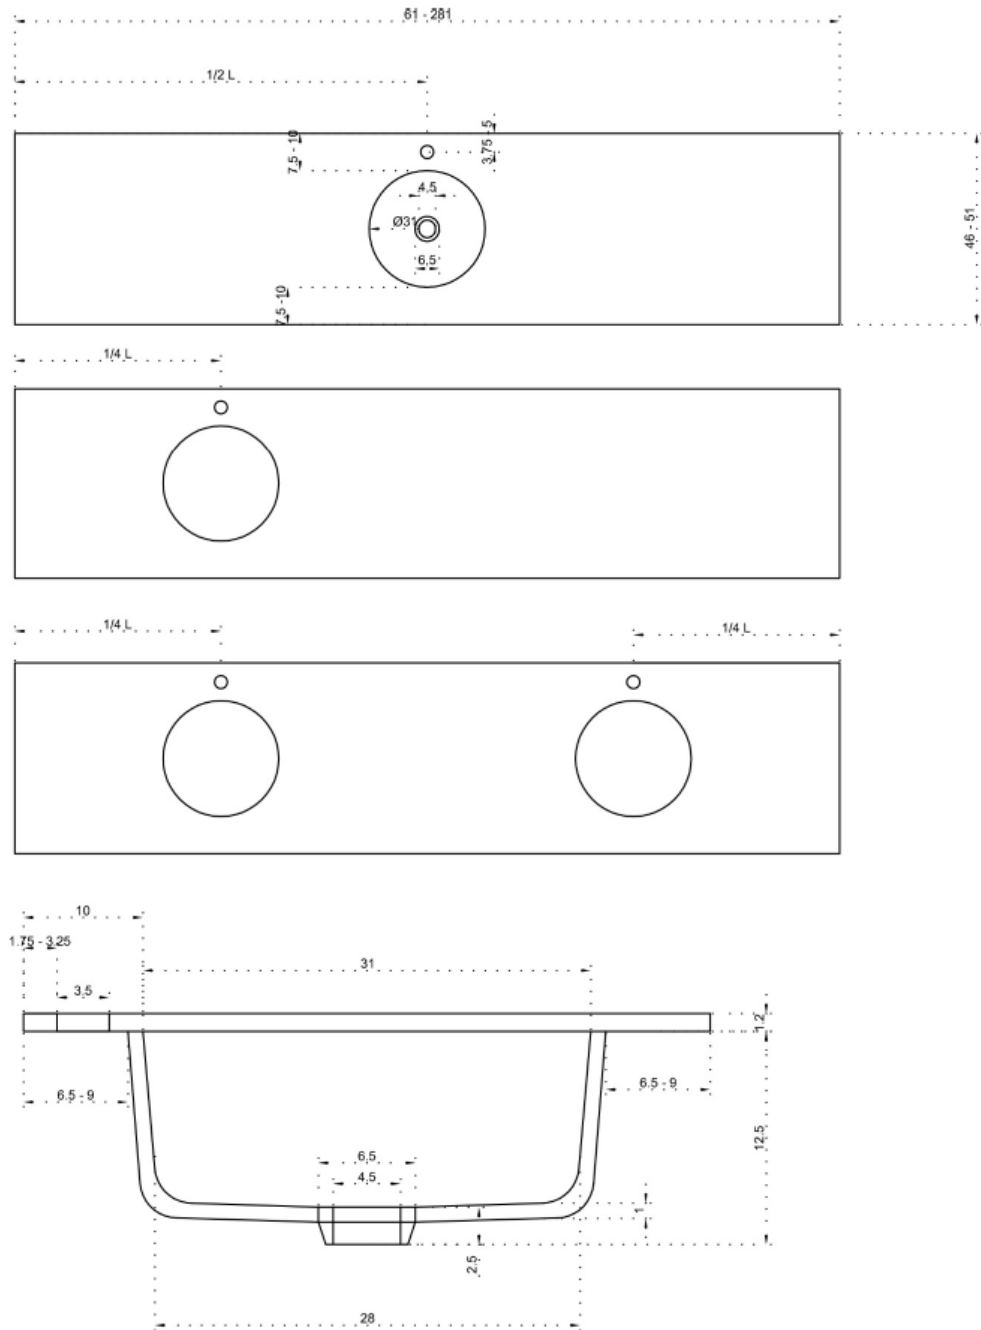

## BATHROOM FURNITURE

Tolerance: +/- 0.5 cm