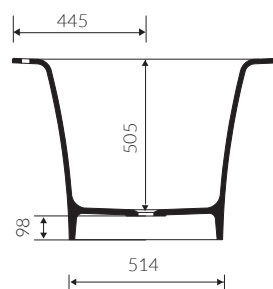

• With or without tap hole

* Diameter of the Tap hole can not exceed 50 mm

• With or without overflow

. Material:

- MINERALICAST®

• If the syphon height is less than 98 mm

mm drilling below the floor surface is not required

• Weight : 153 kg

Weight with water : 404 kg

FREE-STANDING BATHTUB

LENGTH	WIDTH	HEIGHT
1790	890	620

Dimensions specified with tolerance:

Length: (+10 -10)

Width (+5 -5)

Height (+5 -5)