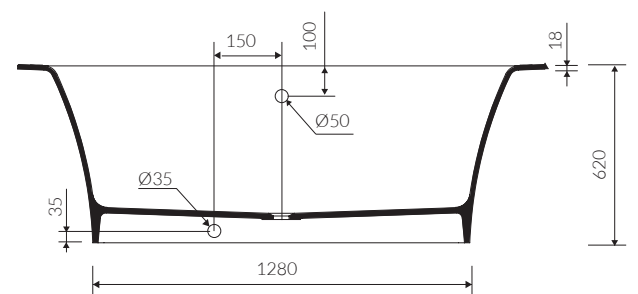

• With or without tap hole

* Diameter of the Tap hole can not exceed 50 mm

• With or without overflow

. Material:

- MINERALICAST®

• If the syphon height is less than 98 mm

mm drilling below the floor surface is not required

• Weight : 153 kg

Weight with water : 404 kg

FREE-STANDING BATHTUB

LENGTH	WIDTH	HEIGHT
1790	890	620

Dimensions specified with tolerance:

Length: (+10 -10)

Width (+5 -5)

Height (+5 -5)