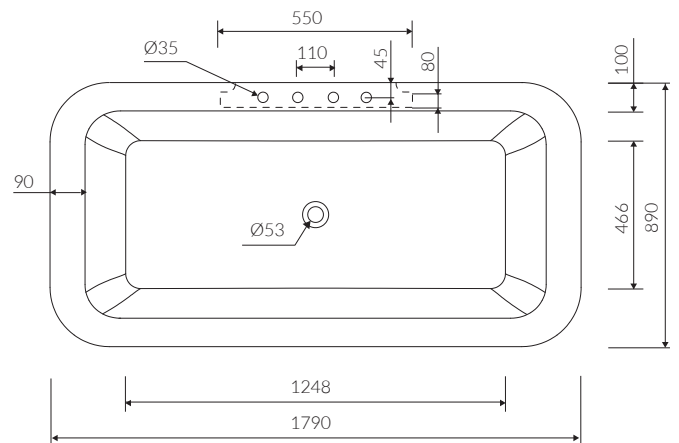

SUSHI

*** Recommended mounting method:**

- Free-standing
- Back to wall

• Suitable with kind of faucets:

- Wall mounted
- Countertop
- Floor mounted standing

The bathtub is not suitable for overflow bath fillers

• With or without tap hole

* Diameter of the Tap hole can not exceed 50 mm

• With or without overflow

. Material:

- MINERALICAST®

• If the syphon height is less than 98 mm

mm drilling below the floor surface is not required

• Weight : 153 kg

Weight with water : 404 kg

FREE-STANDING BATHTUB

LENGTH	WIDTH	HEIGHT
1790	890	620

Dimensions specified with tolerance:

Length: (+10 -10)

Width (+5 -5)

Height (+5 -5)

----- space suitable for tap holes drilling

PRODUCT COMPATIBLE WITH:

set included

PVC trap set

with chromed/white* waste and „Click Clack“ trigger

Index: SBKW*

* additional fees apply