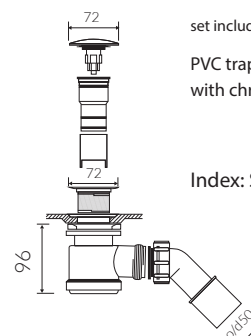

• With or without tap hole

* Diameter of the Tap hole can not exceed 50 mm

• With or without overflow

. Material:

- MINERALICAST®

• If the syphon height is less than 98 mm

mm drilling below the floor surface is not required

• Weight : 153 kg

Weight with water : 404 kg

FREE-STANDING BATHTUB

LENGTH	WIDTH	HEIGHT
1790	890	620

Dimensions specified with tolerance:

Length: (+10 -10)

Width (+5 -5)

Height (+5 -5)

----- space suitable for tap holes drilling

PRODUCT COMPATIBLE WITH:

set included

PVC trap set

with chromed/white* waste and „Click Clack“ trigger

Index: SBKW*

* additional fees apply