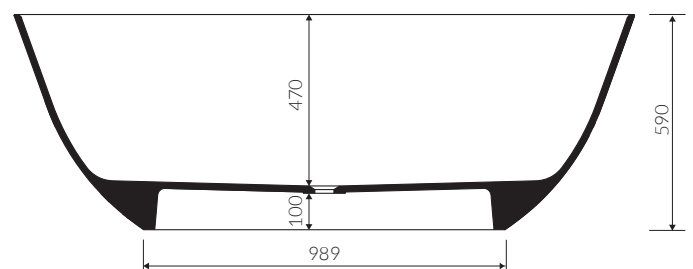

TECHNICAL DATA

SUNNY

- Recommended mounting method:
- Free-standing

- Suitable with kind of faucets:
- Wall mounted
- Floor mounted standing

- Without tap hole

- Without overflow

- Material:
- MINERALICAST®

• If the syphon height is less than 85 mm drilling below the floor surface is not required

- Weight : 158 kg
Weight with water : 403 kg

FREE-STANDING BATHTUB

LENGTH	WIDTH	HEIGHT
1700	727	590

Dimensions specified with tolerance:

- Length: (+10 -10)
- Width (+5 -5)
- Height (+5 -5)

PRODUCT COMPATIBLE WITH: