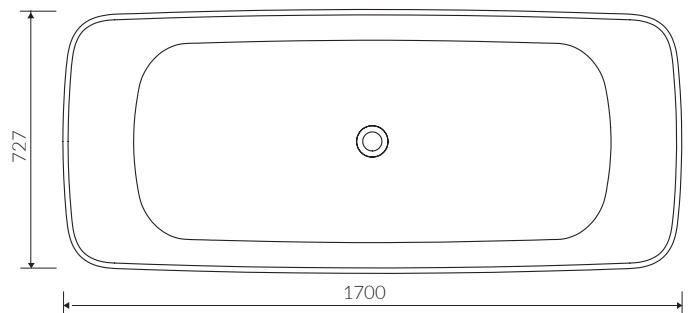

TECHNICAL DATA

SUNNY

- Recommended mounting method:
- Free-standing

- Suitable with kind of faucets:
- Wall mounted
- Floor mounted standing

- Without tap hole

- Without overflow

- Material:
- MINERALICAST®

• If the syphon height is less than 85 mm drilling below the floor surface is not required

- Weight : 158 kg
Weight with water : 403 kg

FREE-STANDING BATHTUB

LENGTH	WIDTH	HEIGHT
1700	727	590

Dimensions specified with tolerance:

- Length: (+10 -10)
- Width (+5 -5)
- Height (+5 -5)

PRODUCT COMPATIBLE WITH: