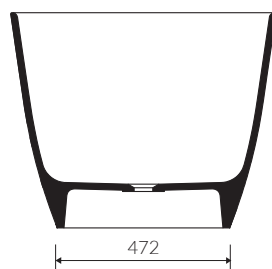

TECHNICAL DATA

SUNNY

- Recommended mounting method:
- Free-standing

- Suitable with kind of faucets:
- Wall mounted
- Floor mounted standing

- Without tap hole

- Without overflow

- Material:
- MINERALICAST®

• If the syphon height is less than 85 mm drilling below the floor surface is not required

- Weight : 158 kg
Weight with water : 403 kg

FREE-STANDING BATHTUB

LENGTH	WIDTH	HEIGHT
1700	727	590

Dimensions specified with tolerance:

- Length: (+10 -10)
- Width (+5 -5)
- Height (+5 -5)

PRODUCT COMPATIBLE WITH: