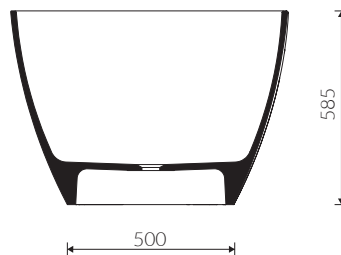

KIWI

- Recommended mounting method:
-Free-standing
- Suitable with kind of faucets:
- Wall mounted
- Floor mounted standing
- Without tap hole
- Without overflow
- Material:
-MINERALICAST®
- If the syphon height is less than 98 mm drilling below the floor surface is not required
- Weight : 131 kg
Weight with water : 325 kg

FREE-STANDING BATHTUB

LENGTH	WIDTH	HEIGHT
1560	835	585

Dimensions specified with tolerance:

- Length: (+10 -10)
- Width (+5 -5)
- Height (+5 -5)

PRODUCT COMPATIBLE WITH: