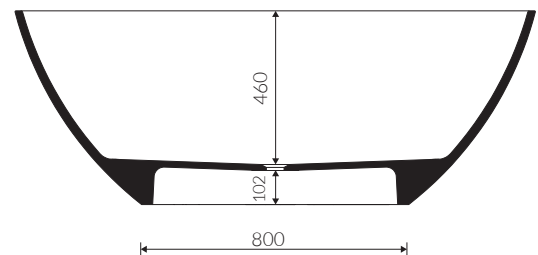

KIWI

- Recommended mounting method:
-Free-standing
- Suitable with kind of faucets:
- Wall mounted
- Floor mounted standing
- Without tap hole
- Without overflow
- Material:
-MINERALICAST®
- If the syphon height is less than 98 mm drilling below the floor surface is not required
- Weight : 131 kg
Weight with water : 325 kg

FREE-STANDING BATHTUB

LENGTH	WIDTH	HEIGHT
1560	835	585

Dimensions specified with tolerance:

- Length: (+10 -10)
- Width (+5 -5)
- Height (+5 -5)

PRODUCT COMPATIBLE WITH: