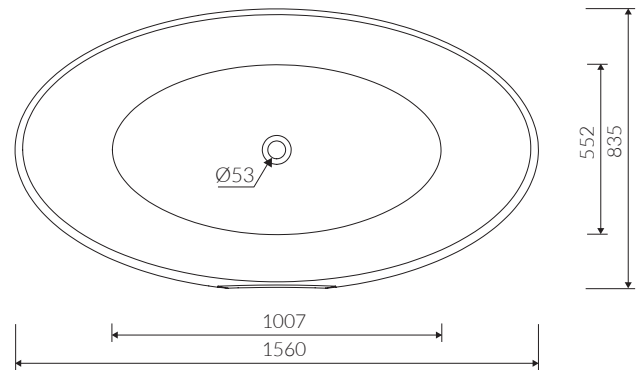

KIWI

- Recommended mounting method:
-Free-standing
- Suitable with kind of faucets:
- Wall mounted
- Floor mounted standing
- Without tap hole
- Without overflow
- Material:
-MINERALICAST®
- If the syphon height is less than 98 mm drilling below the floor surface is not required
- Weight : 131 kg
Weight with water : 325 kg

FREE-STANDING BATHTUB

LENGTH	WIDTH	HEIGHT
1560	835	585

Dimensions specified with tolerance:

- Length: (+10 -10)
- Width (+5 -5)
- Height (+5 -5)

PRODUCT COMPATIBLE WITH: