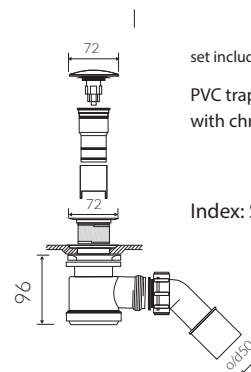

## FREE-STANDING BATHTUB WITH WHITE PANEL

LENGTH	WIDTH	HEIGHT
1550	740	600

• If the syphon height is less than 98 mm drilling below the floor surface is not required

• Weight : 158 kg  
Weight with water : 411 kg

Dimensions specified with tolerance:

Length: (+10 -10)  
Width (+5 -5)  
Height (+5 -5)

### PRODUCT COMPATIBLE WITH:

set included

BATHTUB PANEL

White

set included

PVC trap set  
with chromed/white\* waste and „Click Clack“ trigger

Index: SBKW\*

\* additional fees apply