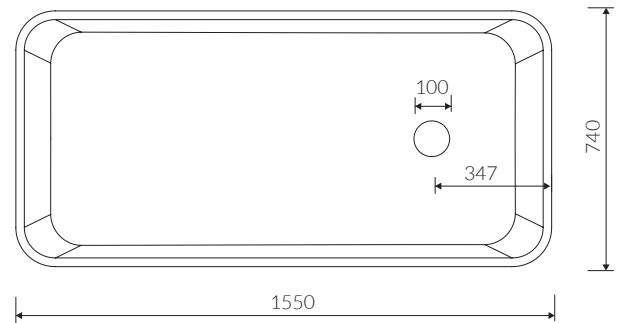

# COCO

- Recommended mounting method:
  - Free-standing
- Suitable with kind of faucets:
  - Wall mounted
  - Floor mounted standing
- Without tap hole
- Without overflow
- With waste cover
  - \* The cover plate integrated with the click-clack plug
- Material:
  - MINERALICAST®

## FREE-STANDING BATHTUB WITH WHITE PANEL

LENGTH	WIDTH	HEIGHT
1550	740	600

• If the syphon height is less than 98 mm drilling below the floor surface is not required

• Weight : 158 kg  
Weight with water : 411 kg

Dimensions specified with tolerance:

Length: (+10 -10)  
Width (+5 -5)  
Height (+5 -5)