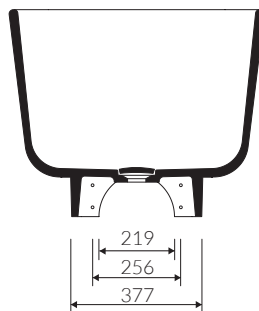

# COCO

- Recommended mounting method:
  - Free-standing
- Suitable with kind of faucets:
  - Wall mounted
  - Floor mounted standing
- Without tap hole
- Without overflow
- With waste cover
  - \* The cover plate integrated with the click-clack plug
- Material:
  - MINERALICAST®

## FREE-STANDING BATHTUB WITH WHITE PANEL

LENGTH	WIDTH	HEIGHT
1550	740	600

• If the syphon height is less than 98 mm drilling below the floor surface is not required

• Weight : 158 kg  
Weight with water : 411 kg

Dimensions specified with tolerance:

Length: (+10 -10)  
Width (+5 -5)  
Height (+5 -5)