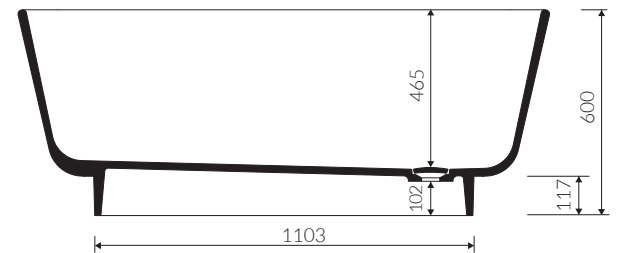

# COCO

- Recommended mounting method:
  - Free-standing
- Suitable with kind of faucets:
  - Wall mounted
  - Floor mounted standing
- Without tap hole
- Without overflow
- With waste cover
  - \* The cover plate integrated with the click-clack plug
- Material:
  - MINERALICAST®

## FREE-STANDING BATHTUB WITH WHITE PANEL

LENGTH	WIDTH	HEIGHT
1550	740	600

• If the syphon height is less than 98 mm drilling below the floor surface is not required

• Weight : 158 kg  
Weight with water : 411 kg

Dimensions specified with tolerance:

Length: (+10 -10)  
Width (+5 -5)  
Height (+5 -5)